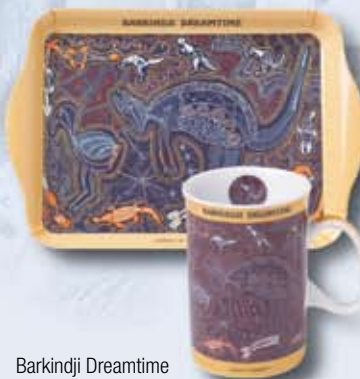

Barkindji Dreamtime
Scatter 89157   Mug 15344