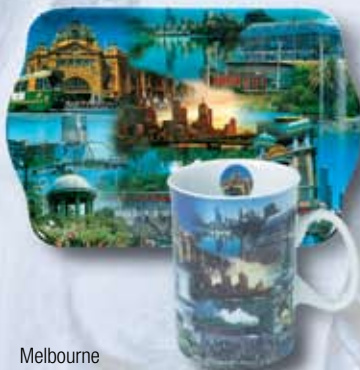

* Set of 6 assorted designs

Australiana

COASTERS

*Great Barrier Reef 18251

*Tobwabba Legend 18823

D. Hunt Fauna & Flora 18183

*Melbourne Days 18555

*Bush Babies 18077

*Colourful Fauna 18149

*D. Hunt Animals 18180

*Unique Australians 18830

*D. Hunt Birds 18182

*WA Country 18882

*WA Perth 18881

*J. Burts Australia 18409

Wildflower Bouquet 18879

* Set of 6 assorted designs

Australiana

PORCELAIN MUGS & MELAMINE SCATTER TRAYS

Koala
Scatter 88768 Mug 15346

Kangaroo
Scatter 88769 Mug 15345

Sydney
Scatter 88763 Mug 15340

Western Australia
Scatter 88767 Mug 15343